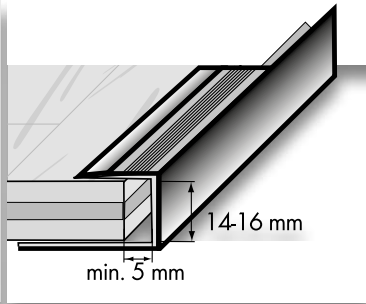

Floor-end U-Profile

1000 x 30 x 9 mm – anodized

061413	Bronze
061411	Gold
061412	Silver

Floor-end U-Profile

2700 x 30 x 9 mm – anodized

061417	Bronze
061415	Gold
061416	Silver

Anodized u-profiles in gold, silver and bronze colours provide a clean finish at thresholds and edges. Also for the renovation of stairs, we offer the special stair nose profile. Ideal for different steps and all staircase forms. A stylish solution.