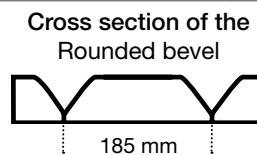

R.S.

Art. No. 772504

Dimensions:	mm	inch
Length:	1184	46,61
Width:	185	7,28
Thickness:	7,7	0,30
	10,7	0,42

Contents of packet:
9 Pcs. = 1,97 m² / 21,20 sq ft
Packing unit = 48 packets
6 Pcs. = 1,31 m² / 14,10 sq ft
Packing unit = 60 packets

Classification President

for residential areas with intensive foot traffic

for commercial areas with medium foot traffic

including sound absorbing system