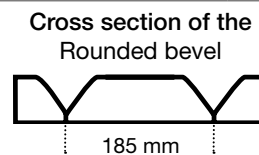

S.M.
10,7 mm

Art. No. 772901
Art. No. 773301

S.M.
10,7 mm ❶

Art. No. 772905
Art. No. 773305

S.M.
10,7 mm

Art. No. 772908
Art. No. 773308

W.T.
10,7 mm ❶

Art. No. 774955
Art. No. 773455

S.M.
10,7 mm

Art. No. 772902
Art. No. 773302

S.M.
10,7 mm.

Art. No. 772907
Art. No. 773307

S.M.
10,7 mm. ❶

Art. No. 772904
Art. No. 773304

W.T.
10,7 mm ❶

Art. No. 774975
Art. No. 773475

❶ Only on request!

S.M.
10,7 mm

Art. No. 772903
Art. No. 773303

S.M.
10,7 mm ❶

Art. No. 772906
Art. No. 773306

Dimensions:	mm	inch
Length:	1184	46,61
Width:	185	7,28
Thickness:	7,7	0,30
	10,7	0,42

Contents of packet:

9 Pcs. = 1,97 m² / 21,20 sq ft

Packing unit = 48 packets

6 Pcs. = 1,31 m² / 14,10 sq ft

Packing unit = 60 packets

Classification President

for residential areas with intensive foot traffic

for commercial areas with medium foot traffic

including sound absorbing system