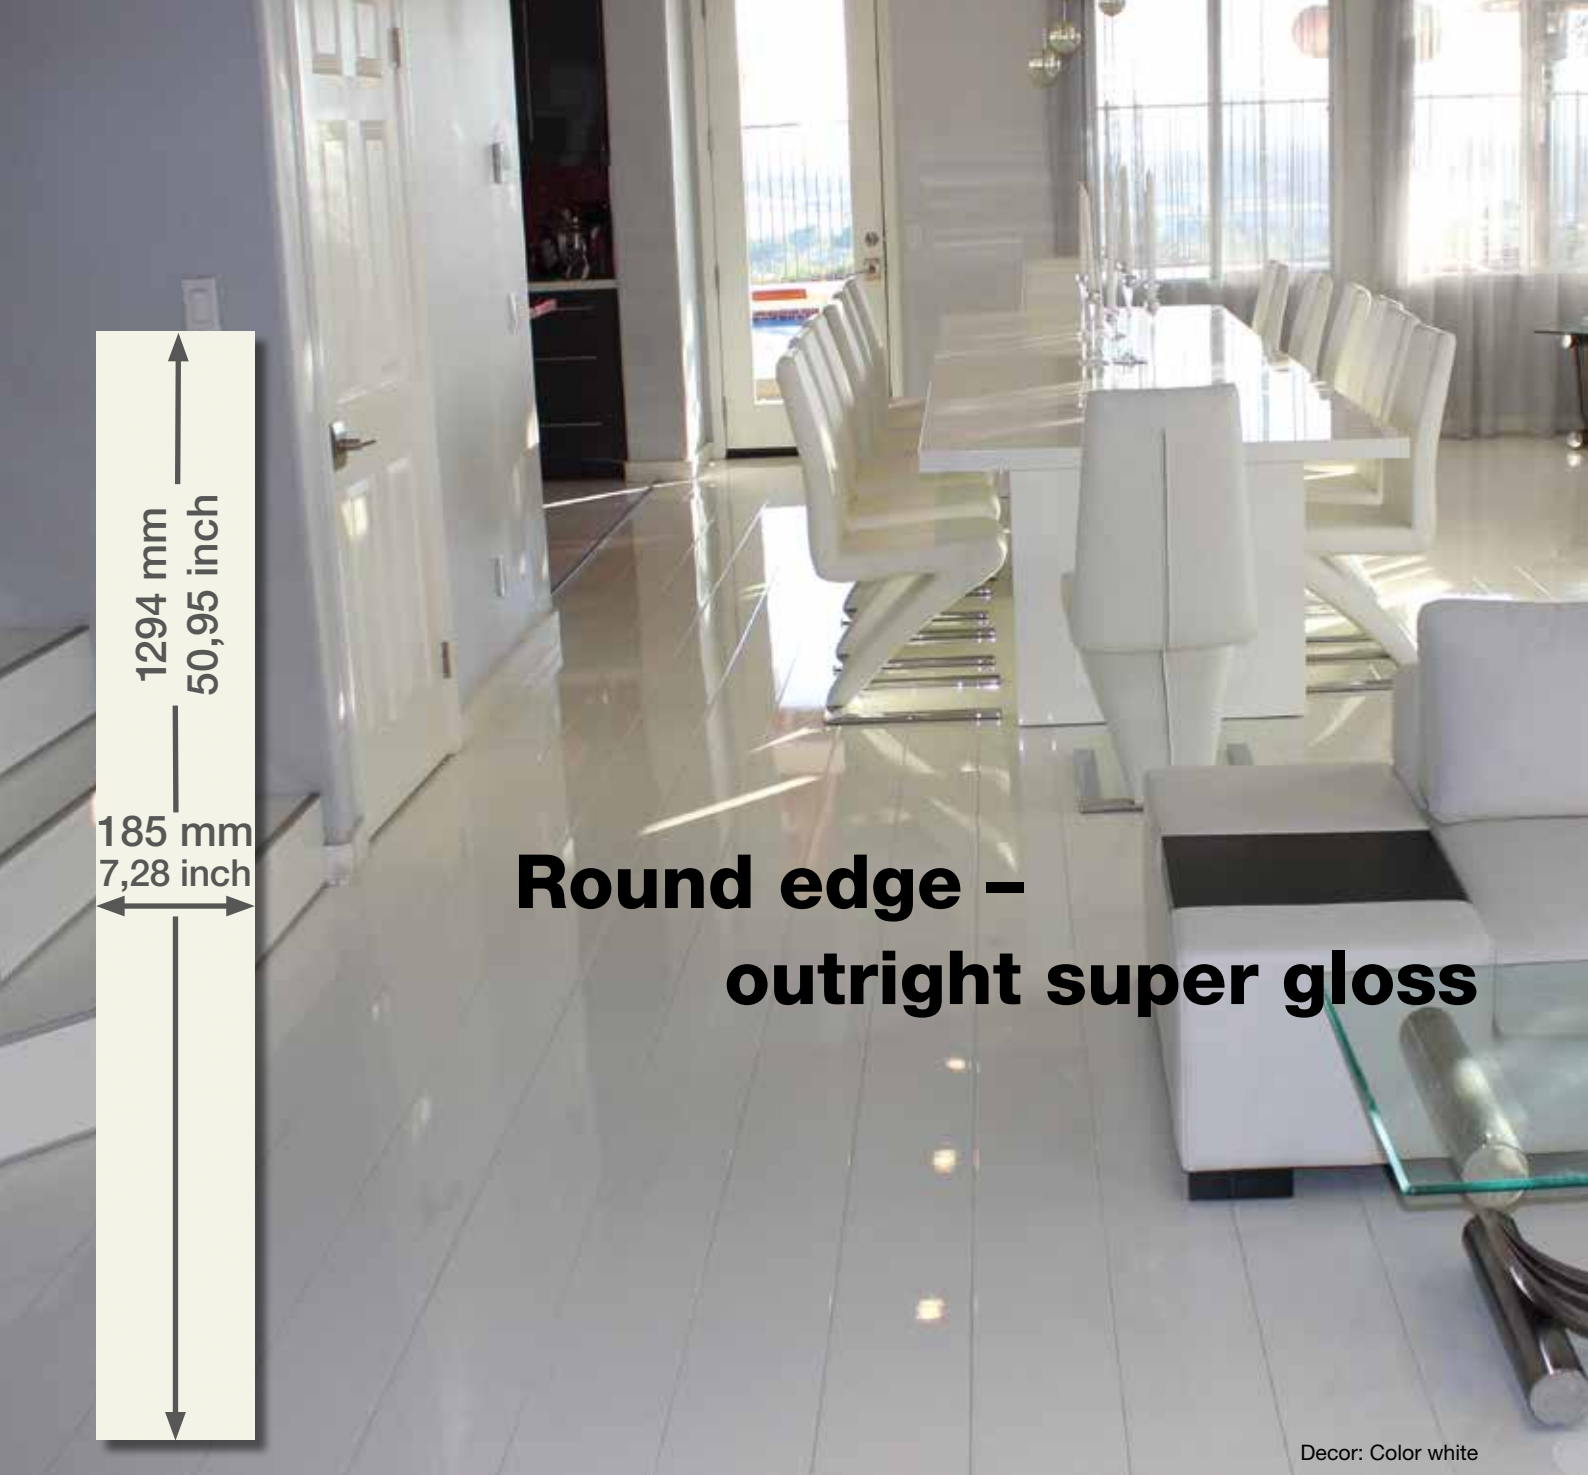

**Round edge -
outright super gloss**

Decor: Color white