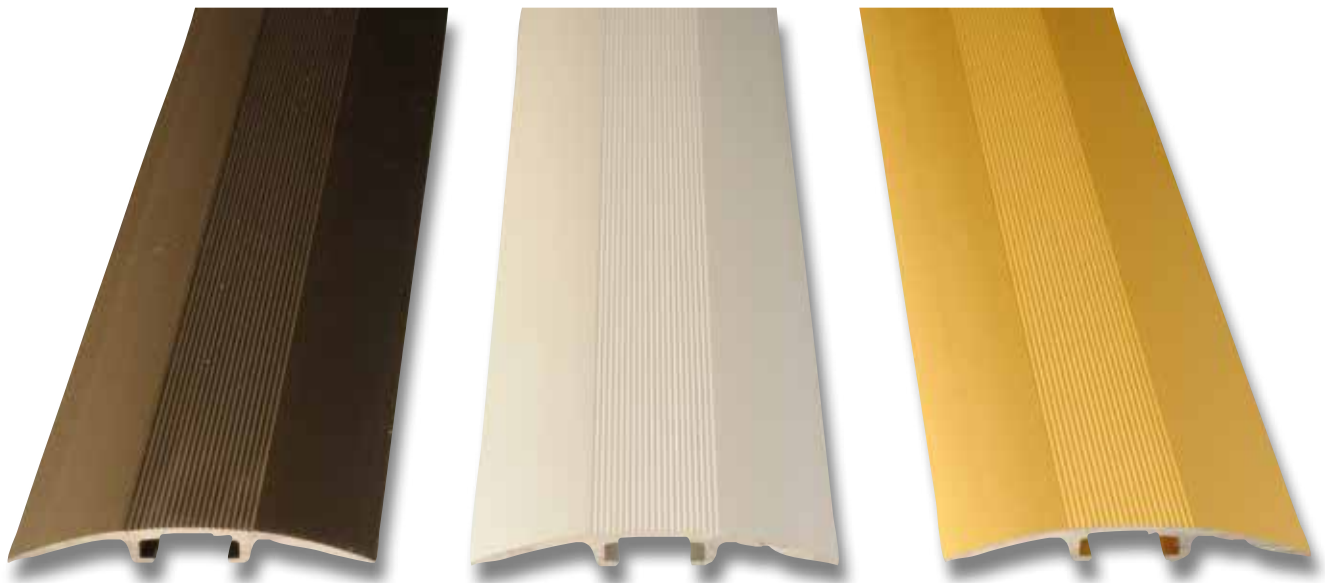

Flat floor cover joint 2700 mm Lenght – R.P.

061994	Golden maple
061995	Country beech
061973	Strip beech
061909	Strip alder

2700 mm Lenght – anodized

061487	Bronze
061485	Gold
061486	Silver

Flat floor cover joint 900 mm Lenght – anodized

061483	Bronze
061481	Gold
061482	Silver