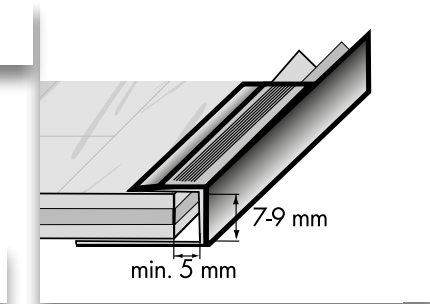

Floor-end U-Profile

1000 x 30 x 9 mm – anodized

061413	Bronze
061411	Gold
061412	Silver

Floor-end U-Profile

2700 x 30 x 9 mm – anodized

061417	Bronze
061415	Gold
061416	Silver

Anodized u-profiles in gold, silver and bronze colours provide a clean finish at thresholds and edges. Also for the renovation of stairs, we offer the special stair nose profile. Ideal for different steps and all staircase forms. A stylish solution.