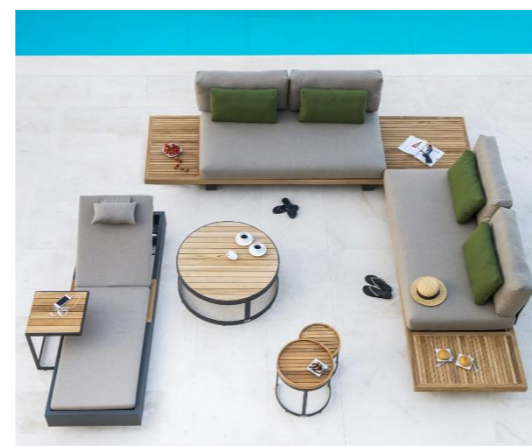

# Étkező

**Nappali**

A modern living room with a curved, light-colored sofa and a large, circular, black pendant light. The room features a wooden ceiling with exposed beams, a large window with a view of a mountain landscape, and a fireplace with a fire burning. The floor is made of dark wood. A white vase with red flowers is on the left, and a small potted plant is on the right. The overall atmosphere is warm and contemporary.

# Moodboard Terasz Wellness

**SPA-TREND**  
BYRON  
napozóágy

**EGLO**  
94278 EGLO BASALGO 1  
- LED kültéri állólámpa

**SPA-TREND**  
MODERN DIÓ  
Egyedi kialakítású  
szauna

**SPA-TREND**  
JATI&KEBON  
TRURO  
ülőgarnitúra